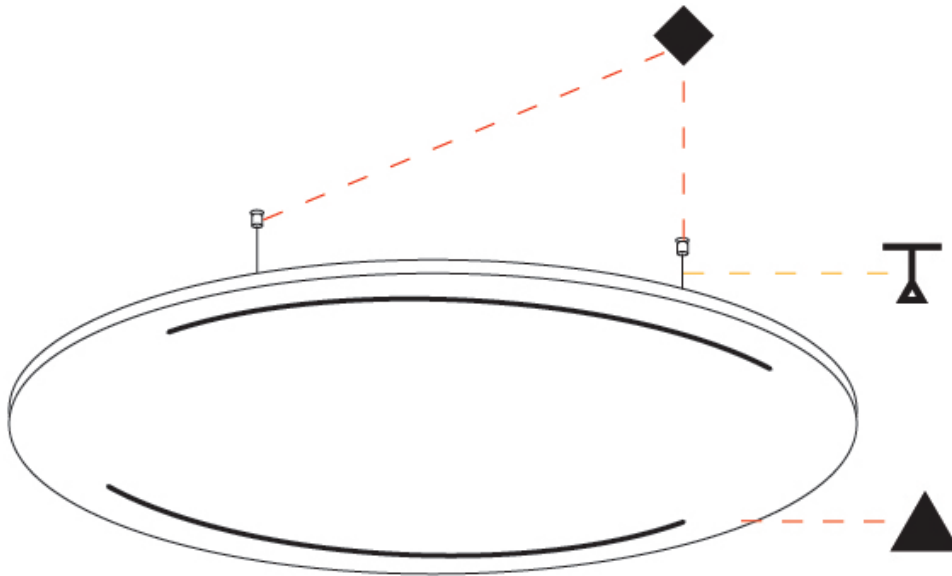

JUST BLACK ACOUSTIC SUSPENSION

A300676-

PROJECT _____

TYPE _____

SPECIFIER _____

QUANTITY _____

DATE _____

A