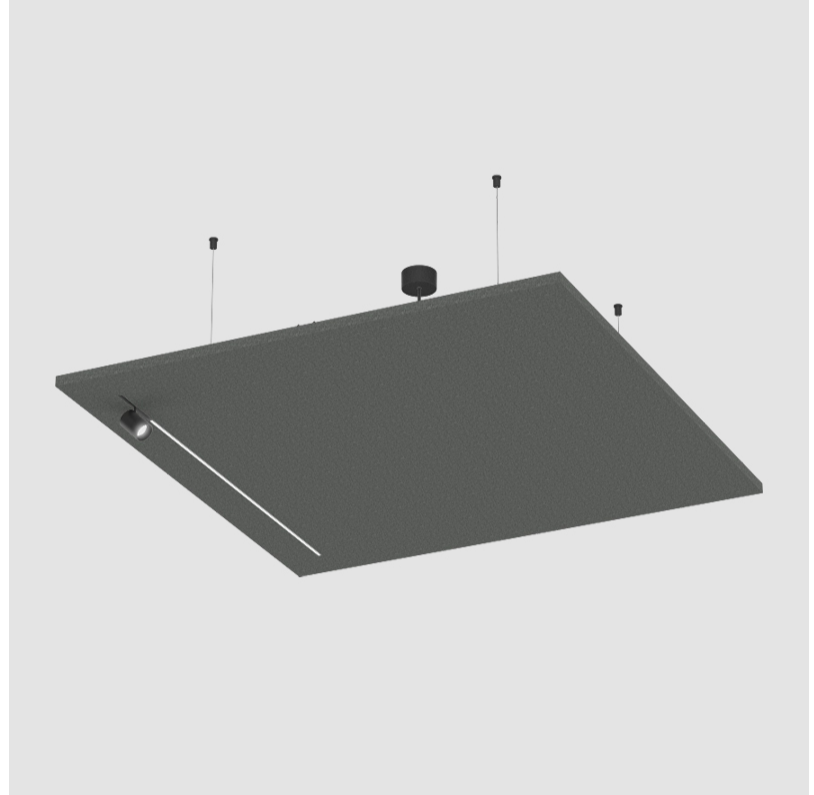

1. To build a product code in our configurator select the specify button on the base model # product page
2. To build a manual product code on this datasheet choose from the options listed below in blue font and add the suffix to the base model #

GENERAL

Series: Just Black Acoustic
Brand: Prolicht
Division: Architectural
Mounting Type: Suspension
Mounting Location: Ceiling

PHYSICAL

Shape: Square
Length (mm): 1200
Length (in): 47 ¼
Width (mm): 1200
Width (in): 47 ¼
Height (mm): 41
Height (in): 1 ⅝
Light Distribution: Direct

Fixture Finish: [ANC / ASH / BNA / BTC / BZE / CEL / EGG / EVG / FOG / FOS / FST / FUA / IRI / IRO / KHA / LIC / LIM / MER / MSN / MUS / ONX / PEA / PLU / POL / PPY / RAY / ROY / RST / STE / SWD / TAN / TAU](#)

Holder Finish: [SSR / BKV / CWI / CRY / HAB / LAG / UFT / ITA / RUA / RUR / MIC / FTG / MYG / TWT / LOD / PUS / FRO / FUP / KIA / POP / BLS / SPG / MEY / GOH / GUM / CHC / COM / ABZ / JAG](#)

Fixture Material: Aluminum
Cable Details: [2,000mm / 6,000mm Transparent Cable](#)

ELECTRICAL

Lamp Type: LED
Input Wattage (W): 23
Total Output Wattage (W): 20.9
Dimming: Non-Dimmable
Driver Included: No
Driver Location: Remote
Driver Type: Constant Voltage - Universal
Driver Class: Class 2
Input Voltage (V): 120 - 277
Output Voltage (V): 24

LED

Color Temperature (°K): 2700
Max. Delivered Lumen (lm): 603
Nominal Lumen (lm): 862
CRI: >90 CRI
Lamp Life (hrs): 80000

OPTICAL

Beam Angle: 30

RATINGS AND CERTIFICATIONS

Certified By: Certified for North American Standards
IP rating: IP20