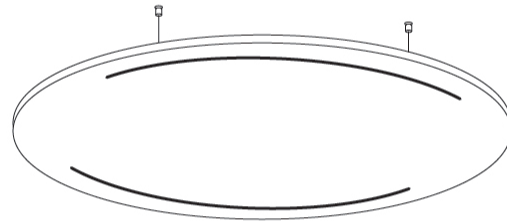

A300676-

base number   Finishes (Diamond)   Finish Options   Cable Length

1. To build a product code in our configurator select the specify button on the base model # product page
2. To build a manual product code on this datasheet choose from the options listed below in blue font and add the suffix to the base model #

GENERAL

Series: Just Black Acoustic
Brand: Prolicht
Division: Architectural
Mounting Type: Suspension
Mounting Location: Ceiling

PHYSICAL

Shape: Round
Diameter (mm): 1400
Diameter (in): 55 1/8
Height (mm): 41
Height (in): 1 5/8
Light Distribution: Direct
Fixture Finish: [ANC / ASH / BNA / BTC / BZE / CEL / EGG / EVG / FOG / FOS / FST / FUA / IRI / IRO / KHA / LIC / LIM / MER / MSN / MUS / ONX / PEA / PLU / POL / PPY / RAY / ROY / RST / STE / SWD / TAN / TAU](#)
Fixture Material: Aluminum
Cable Details: [2,000mm / 6,000mm Transparent Cable](#)

ELECTRICAL

Lamp Type: LED
Input Wattage (W): 64
Total Output Wattage (W): 58.2
Dimming: Non-Dimmable
Driver Included: Yes
Driver Location: Integrated
Driver Type: Constant Voltage - Universal
Driver Class: Class 2
Input Voltage (V): 120 - 277
Output Voltage (V): 24

LED

Color Temperature (°K): 2700
Max. Delivered Lumen (lm): 2215
Nominal Lumen (lm): 3164
CRI: >90 CRI
Lamp Life (hrs): 80000

OPTICAL

Beam Angle: 30

RATINGS AND CERTIFICATIONS

Certified By: Certified for North American Standards
IP rating: IP20

PROJECT	_____
TYPE	_____
SPECIFIER	_____
QUANTITY	_____
DATE	_____

Ø1400mm 55 1/8"