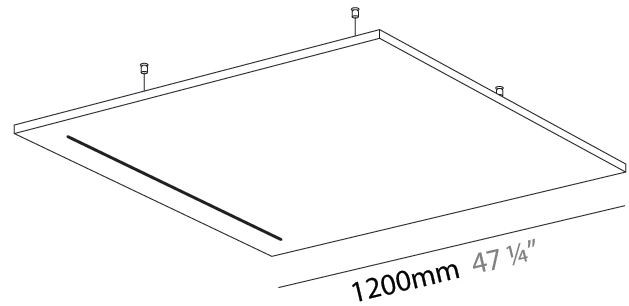

1. To build a product code in our configurator select the specify button on the base model # product page
2. To build a manual product code on this datasheet choose from the options listed below in blue font and add the suffix to the base model #

GENERAL

Series: Just Black Acoustic
Brand: Prolicht
Division: Architectural
Mounting Type: Suspension
Mounting Location: Ceiling

PHYSICAL

Shape: Square
Length (mm): 1200
Length (in): 47 ¼
Width (mm): 1200
Width (in): 47 ¼
Height (mm): 41
Height (in): 1 ⅝
Light Distribution: Direct

Fixture Finish: [ANC / ASH / BNA / BTC / BZE / CEL / EGG / EVG / FOG / FOS / FST / FUA / IRI / IRO / KHA / LIC / LIM / MER / MSN / MUS / ONX / PEA / PLU / POL / PPY / RAY / ROY / RST / STE / SWD / TAN / TAU](#)

Holder Finish: [SSR / BKV / CWI / CRY / HAB / LAG / UFT / ITA / RUA / RUR / MIC / FTG / MYG / TWT / LOD / PUS / FRO / FUP / KIA / POP / BLS / SPG / MEY / GOH / GUM / CHC / COM / ABZ / JAG](#)

Fixture Material: Aluminum
Cable Details: [2,000mm / 6,000mm Transparent Cable](#)

ELECTRICAL

Lamp Type: LED
Input Wattage (W): 23
Total Output Wattage (W): 20.9
Dimming: Non-Dimmable
Driver Included: No
Driver Location: Remote
Driver Type: Constant Voltage - Universal
Driver Class: Class 2
Input Voltage (V): 120 - 277
Output Voltage (V): 24

LED

Color Temperature (°K): 2700
Max. Delivered Lumen (lm): 603
Nominal Lumen (lm): 862
CRI: >90 CRI
Lamp Life (hrs): 80000

OPTICAL

Beam Angle: 30

RATINGS AND CERTIFICATIONS

Certified By: Certified for North American Standards
IP rating: IP20