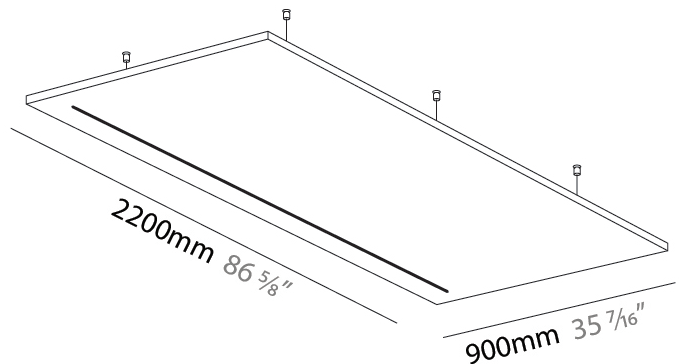

GENERAL

Series: Just Black Acoustic
Brand: Prolicht
Division: Architectural
Mounting Type: Suspension
Mounting Location: Ceiling

PHYSICAL

Shape: Square
Length (mm): 2200
Length (in): 86 ⁵/₈
Width (mm): 900
Width (in): 35 ⁷/₁₆
Height (mm): 41
Height (in): 1 ⁵/₈
Light Distribution: Direct

Fixture Finish: [ANC](#) / [ASH](#) / [BNA](#) / [BTC](#) / [BZE](#) / [CEL](#) / [EGG](#) / [EVG](#) / [FOG](#) / [FOS](#) / [FST](#) / [FUA](#) / [IRI](#) / [IRO](#) / [KHA](#) / [LIC](#) / [LIM](#) / [MER](#) / [MSN](#) / [MUS](#) / [ONX](#) / [PEA](#) / [PLU](#) / [POL](#) / [PPY](#) / [RAY](#) / [ROY](#) / [RST](#) / [STE](#) / [SWD](#) / [TAN](#) / [TAU](#)

Holder Finish: [SSR](#) / [BKV](#) / [CWI](#) / [CRY](#) / [HAB](#) / [LAG](#) / [UFT](#) / [ITA](#) / [RUA](#) / [RUR](#) / [MIC](#) / [FTG](#) / [MYG](#) / [TWT](#) / [LOD](#) / [PUS](#) / [FRO](#) / [FUP](#) / [KIA](#) / [POP](#) / [BLS](#) / [SPG](#) / [MEY](#) / [GOH](#) / [GUM](#) / [CHC](#) / [COM](#) / [ABZ](#) / [JAG](#)

Fixture Material: Aluminum
Cable Details: [2,000mm](#) / [6,000mm](#) Transparent Cable

ELECTRICAL

Lamp Type: LED
Input Wattage (W): 29
Total Output Wattage (W): 26.4
Dimming: Non-Dimmable
Driver Included: No
Driver Location: Remote
Driver Type: Constant Voltage - Universal
Driver Class: Class 2
Input Voltage (V): 120 - 277
Output Voltage (V): 24

LED

Color Temperature (°K): 2700
Max. Delivered Lumen (lm): 714
Nominal Lumen (lm): 1020
CRI: >90 CRI
Lamp Life (hrs): 80000

OPTICAL

Beam Angle: 30

RATINGS AND CERTIFICATIONS

Certified By: Certified for North American Standards
IP rating: IP20

PROJECT
TYPE
SPECIFIER
QUANTITY
DATE