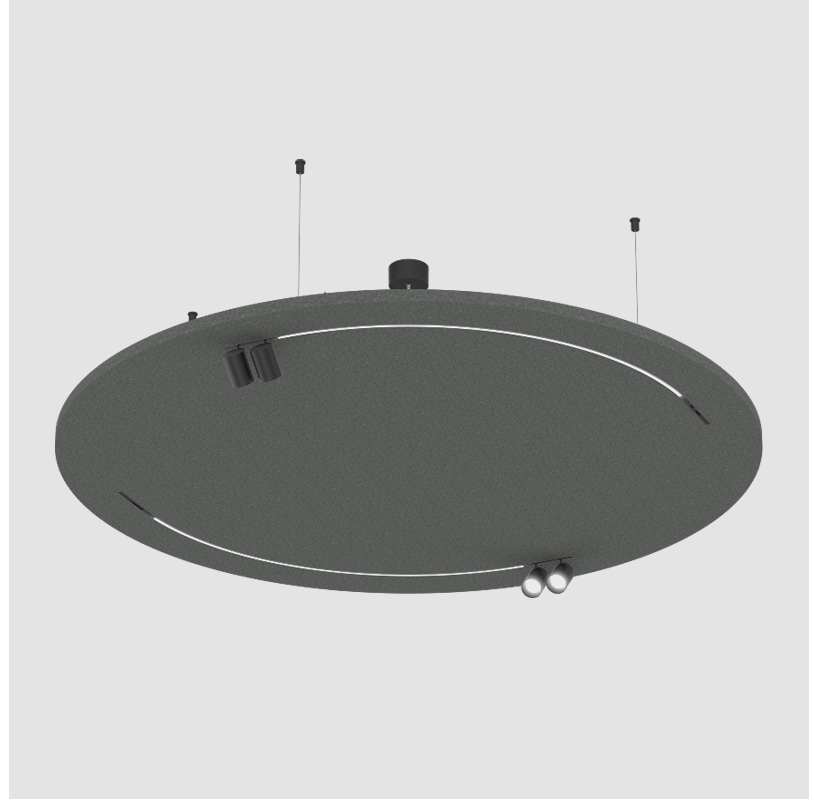

A300676-

base number   Finishes (Diamond)   Finish Options   Cable Length

1. To build a product code in our configurator select the specify button on the base model # product page
2. To build a manual product code on this datasheet choose from the options listed below in blue font and add the suffix to the base model #

GENERAL

Series: Just Black Acoustic
Brand: Prolicht
Division: Architectural
Mounting Type: Suspension
Mounting Location: Ceiling

PHYSICAL

Shape: Round
Diameter (mm): 1400
Diameter (in): 55 1/8
Height (mm): 41
Height (in): 1 5/8
Light Distribution: Direct
Fixture Finish: [ANC / ASH / BNA / BTC / BZE / CEL / EGG / EVG / FOG / FOS / FST / FUA / IRI / IRO / KHA / LIC / LIM / MER / MSN / MUS / ONX / PEA / PLU / POL / PPY / RAY / ROY / RST / STE / SWD / TAN / TAU](#)
Fixture Material: Aluminum
Cable Details: [2,000mm / 6,000mm Transparent Cable](#)

ELECTRICAL

Lamp Type: LED
Input Wattage (W): 64
Total Output Wattage (W): 58.2
Dimming: Non-Dimmable
Driver Included: Yes
Driver Location: Integrated
Driver Type: Constant Voltage - Universal
Driver Class: Class 2
Input Voltage (V): 120 - 277
Output Voltage (V): 24

LED

Color Temperature (°K): 2700
Max. Delivered Lumen (lm): 2215
Nominal Lumen (lm): 3164
CRI: >90 CRI
Lamp Life (hrs): 80000

OPTICAL

Beam Angle: 30

RATINGS AND CERTIFICATIONS

Certified By: Certified for North American Standards
IP rating: IP20

PROJECT	_____
TYPE	_____
SPECIFIER	_____
QUANTITY	_____
DATE	_____

Ø1400mm 55 1/8"